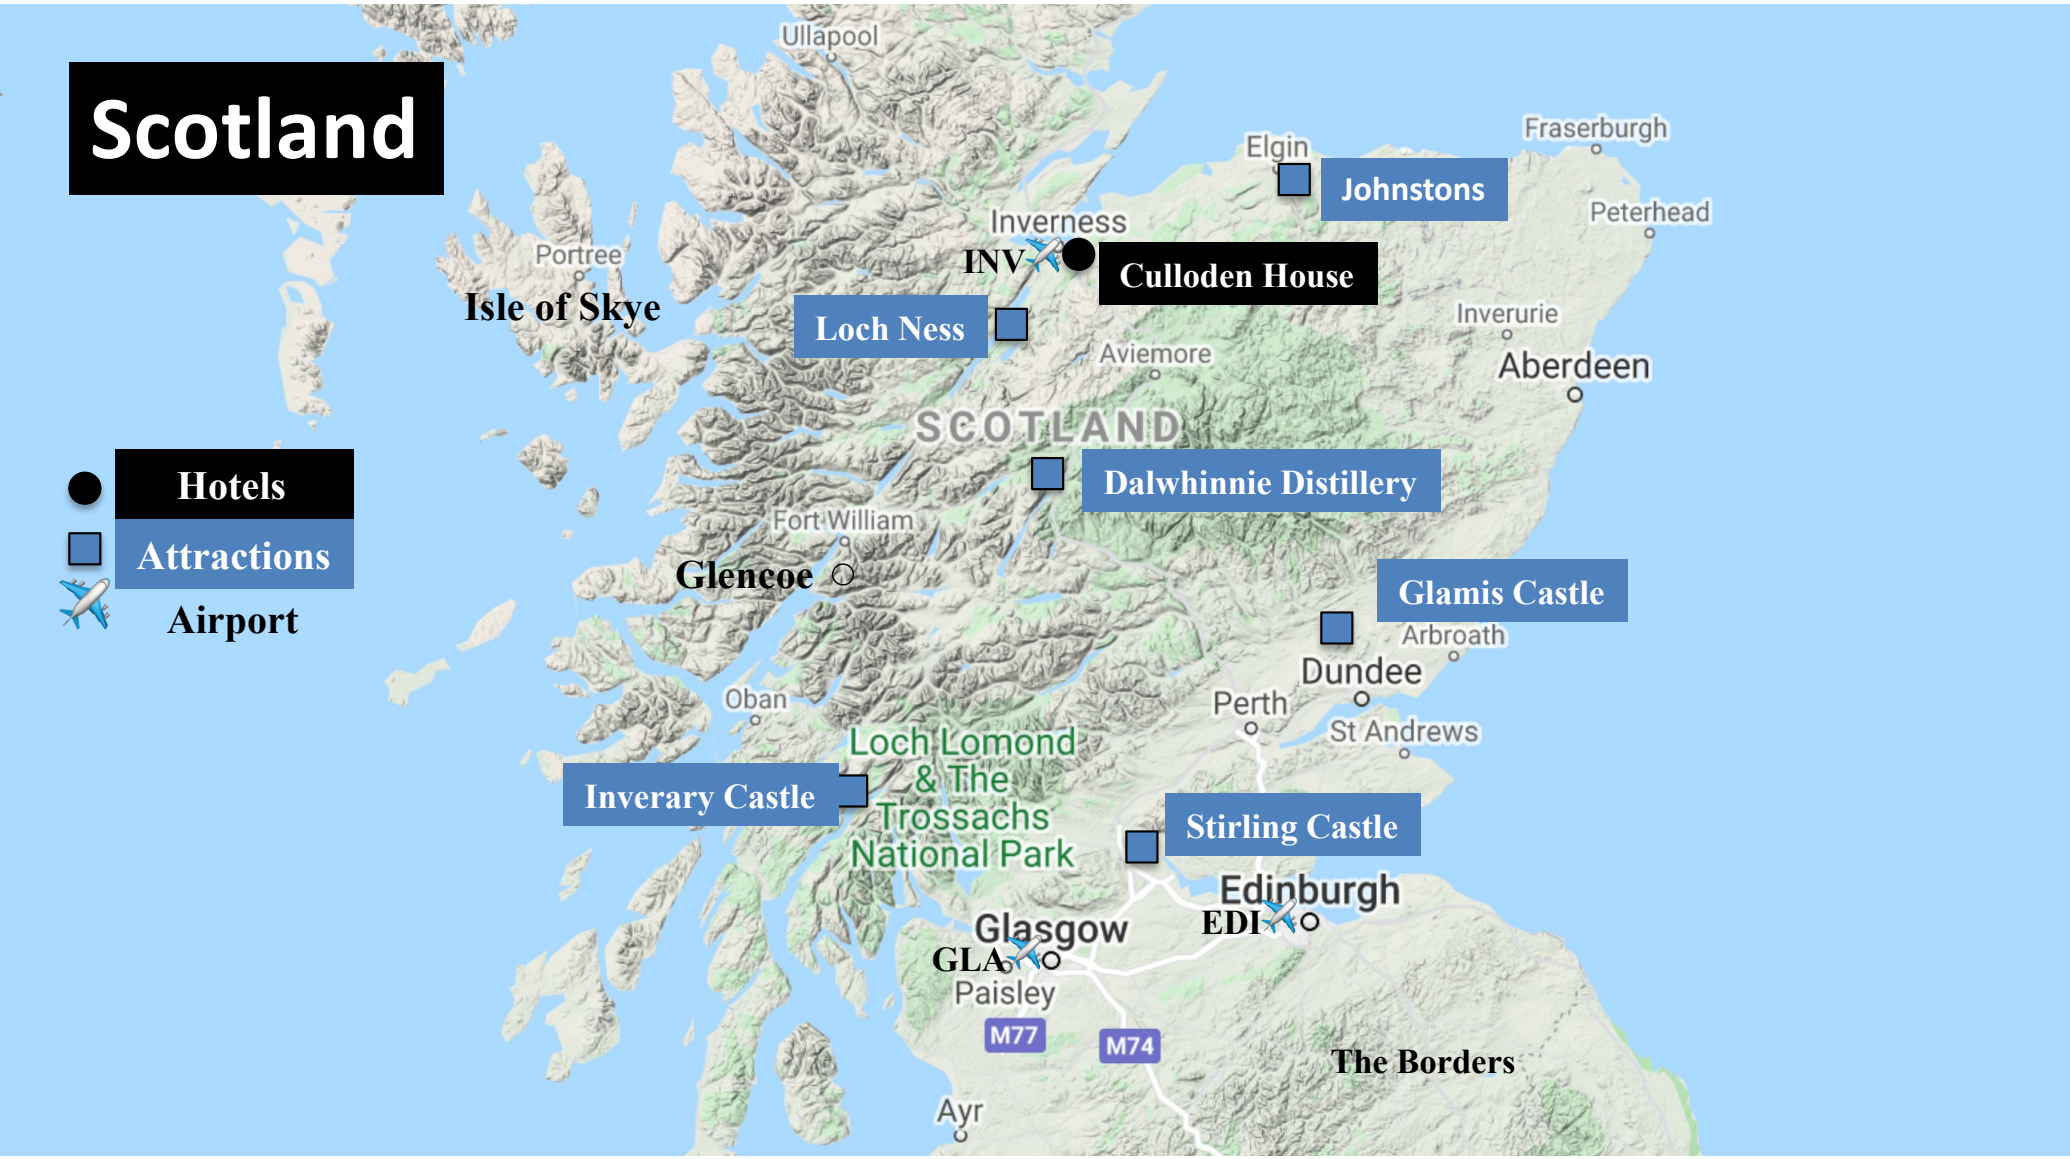

Scotland

- Hotels
- Attractions
- ✈ Airport

Isle of Skye

Loch Ness

Culloden House

Dalwhinnie Distillery

Glamis Castle

Inverary Castle

Loch Lomond & The Trossachs National Park

Stirling Castle

Edinburgh

Glasgow

The Borders

Portree

Ullapool

Inverness

Elgin

Fraserburgh

Peterhead

Johnstons

Aviemore

Inverurie

Aberdeen

SCOTLAND

Fort William

Glencoe

Oban

Dundee

Arbroath

Perth

St Andrews

Paisley